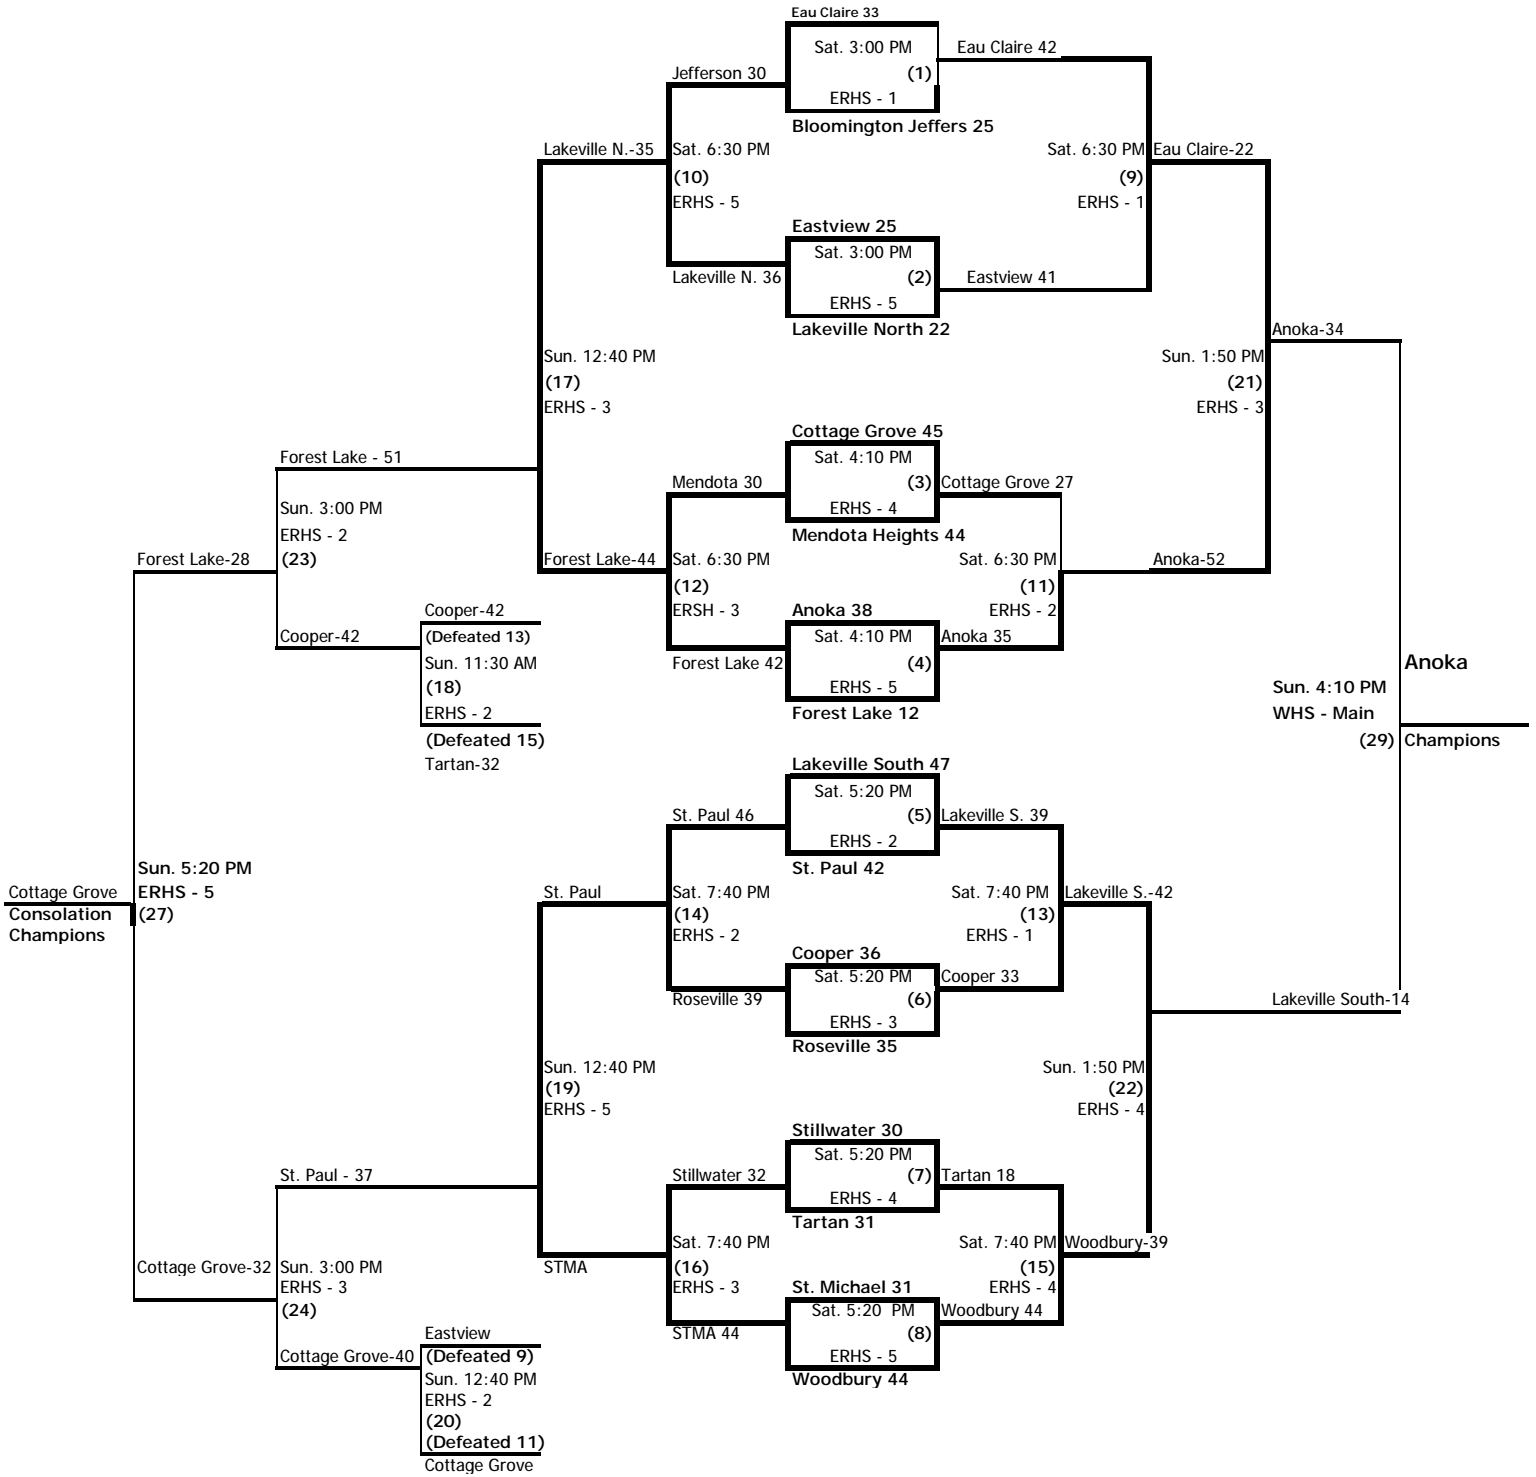

# WOODBURY ROYAL RUMBLE TOURNAMENT

JANUARY 30TH AND 31ST, 2010

## 8th Grade A

WHS - Woodbury High School and Activity Center

ERS - East Ridge High School

LMS - Lake Middle School

### 3rd Place Game

Jefferson-24  
 (Defeated 10)  
 Sun. 3:00 PM  
 ERHS - 4  
 (25)  
 (Defeated 12)  
 Mendota-32

Roseville-40  
 (Defeated 14)  
 Sun. 1:50 pm  
 ERHS - 2  
 (26)  
 (Defeated 16)  
 Stillwater-37